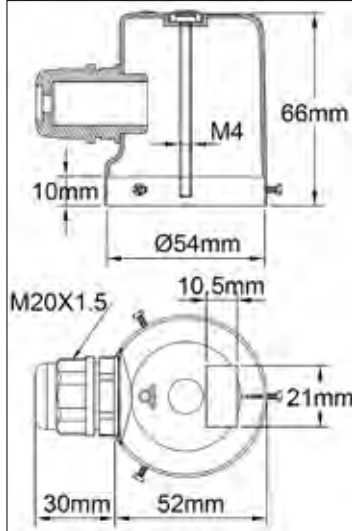

Immersion heaters connection boxes

Size 2

Dia 54x66 mm

Dimensions: Dia. 54x66 mm
Material: Fiber glass filled black PA66
Fastener: Stainless steel
Main configurations

Center screw mounting fitting*

References

Without cable gland	Y302SH3ECSTT0XGA
With M20x 1.5PA66 cable gland	Y302SC3ECSTT0XGA

Brass fixed fitting*

References

Without cable gland	Y302SH3E1FTT0XGA
With PA66 cable gland	Y302SC3E1FTT0XGA

Stainless steel bottom cup (1) for single tube heater, with 1/2" backside thread

References

Without cable gland	Y302SH3E12000XVA
With PA66 cable gland	Y302SC3E12000XVA

2" Plastic fitting for dia 25 mm quartz tube heater with compression gasket

References

Without cable gland	Y302SH3E2Q000XGA
With PA66 cable gland	Y302SC3E2Q000XGA