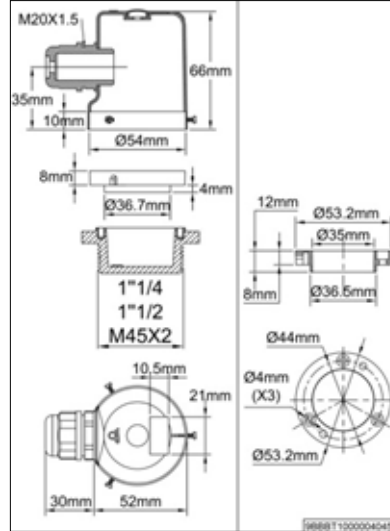

Immersion heaters connection boxes

Size 2

Dia 54x66 mm

Dimensions: Dia. 54x66 mm
Material: Fiber glass filled black PA66
Fastener: Stainless steel
Main configurations

Center screw mounting fitting*

References

Without cable gland	Y302SH3ECSTT0XGA
With M20x 1.5PA66 cable gland	Y302SC3ECSTT0XGA

Brass fixed fitting*

References

Without cable gland	Y302SH3E1FTT0XGA
With PA66 cable gland	Y302SC3E1FTT0XGA

Stainless steel bottom cup (1) for single tube heater, with 1/2" backside thread

References

Without cable gland	Y302SH3E12000XVA
With PA66 cable gland	Y302SC3E12000XVA

2" Plastic fitting for dia 25 mm quartz tube heater with compression gasket

References

Without cable gland	Y302SH3E2Q000XGA
With PA66 cable gland	Y302SC3E2Q000XGA