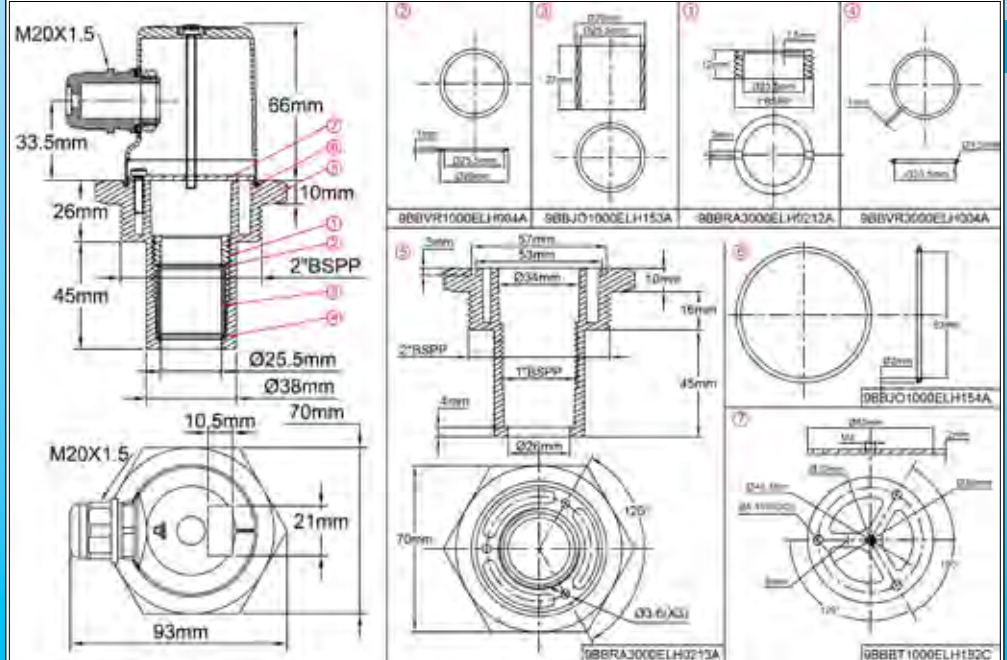

Immersion heaters connection boxes

Size 2

Dia 54x66 mm

Dimensions: Dia. 54x66 mm
Material: Fiber glass filled black PA66
Fastener: Stainless steel
Main configurations

Center screw mounting fitting*

References

Without cable gland	Y302SH3ECSTT0XGA
With M20x 1.5PA66 cable gland	Y302SC3ECSTT0XGA

Brass fixed fitting*

References

Without cable gland	Y302SH3E1FTT0XGA
With PA66 cable gland	Y302SC3E1FTT0XGA

Stainless steel bottom cup (1) for single tube heater, with 1/2" backside thread

References

Without cable gland	Y302SH3E12000XVA
With PA66 cable gland	Y302SC3E12000XVA

2" Plastic fitting for dia 25 mm quartz tube heater with compression gasket

References

Without cable gland	Y302SH3E2Q000XGA
With PA66 cable gland	Y302SC3E2Q000XGA