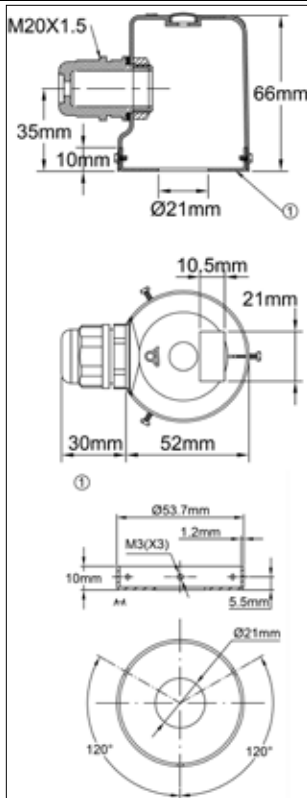

Immersion heaters connection boxes

Size 2

Dia 54x66 mm

Dimensions: Dia. 54x66 mm
Material: Fiber glass filled black PA66
Fastener: Stainless steel
Main configurations

Center screw mounting fitting*

References

Without cable gland	Y302SH3ECSTT0XGA
With M20x 1.5PA66 cable gland	Y302SC3ECSTT0XGA

Brass fixed fitting*

References

Without cable gland	Y302SH3E1FTT0XGA
With PA66 cable gland	Y302SC3E1FTT0XGA

Stainless steel bottom cup (1) for single tube heater, with 1/2" backside thread

References

Without cable gland	Y302SH3E12000XVA
With PA66 cable gland	Y302SC3E12000XVA

2" Plastic fitting for dia 25 mm quartz tube heater with compression gasket

References

Without cable gland	Y302SH3E2Q000XGA
With PA66 cable gland	Y302SC3E2Q000XGA