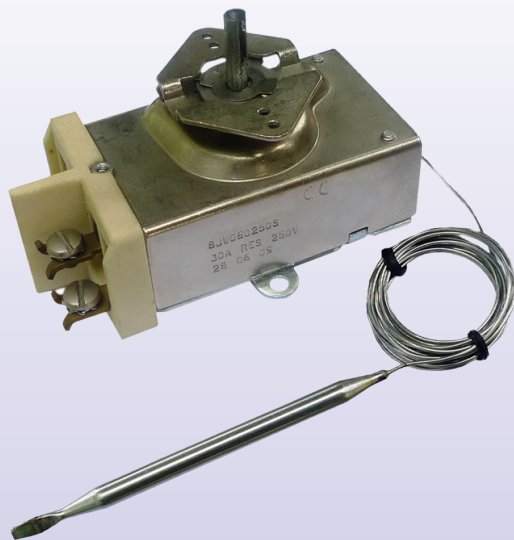

# 8J type: double pole high rating (30A) bulb and capillary thermostats

## TECHNICAL FEATURES

- Applications:** High rating single pole control, for catering equipment, domestic heaters,
- Housing dimensions:** 104 x 55 x 48 mm
- Material:** metal /ceramic housing, stainless steel bulb and capillary. Capillary minimum bending radius 5 mm. 150 mm PVC sleeve on capillary
- Temperature sensing element:** liquid filled bulb and capillary. Special capillary length from 300 mm to 3000 mm on request (MOQ apply)
- Terminals:** 2 screws, UNC 10-32
- Adjustment:** dia. 6,35 mm (1/4") shaft, 11.5 mm length, 270° mechanical rotation other lengths, rotation or fixed setting available on request (MOQ apply).
- Mounting:** front bracket with 4 tapped holes (#6-32 UNC-2B), 33.3 and 44.4 mm distance
- Rating:** 30A 250/400VAC, resistive
- Contacts:** 2 normally closed snap action contacts, double break, open on rise.
- Option:** back mounting bracket
- Max ambient temperature on housing:** 85°C
- Accessories:** dia. 50 mm knobs printed in °C or °F
- Approvals:** comply with EN 60730-1 and EN 60730-2 standards

## Main references

References	Temperature range (°C/°F)	Capillary length (mm)	Bulb diameter (mm)	Bulb length (mm)	Differential (°C/°F)	Max temperature on bulb (°C/°F)
8JQ004040AO6A001	4-40°C (40-105°F)	1500	6	215	4±2°C /7±3.6 °F)	43°C/110°F
8JQ030090AO6A001	30-90°C (85-195°F)	1500	6	130	5±3(41±37.4°F)	100°C/212°F
8JQ030110AO6A001	30-110°C (85-230°F)	1500	6	120	14±3/57.2±37.4°F)	250°C/482°F
8JQ050200AO6A001	50-200°C (120-390°F)	1500	6	75	17±3/62.6±37.4°F)	250°C/482°F
8JQ050000AO6A001	50-300°C (120-570°F)	1500	6	75	17±3/62.6±37.4°F)	310°C/590°F