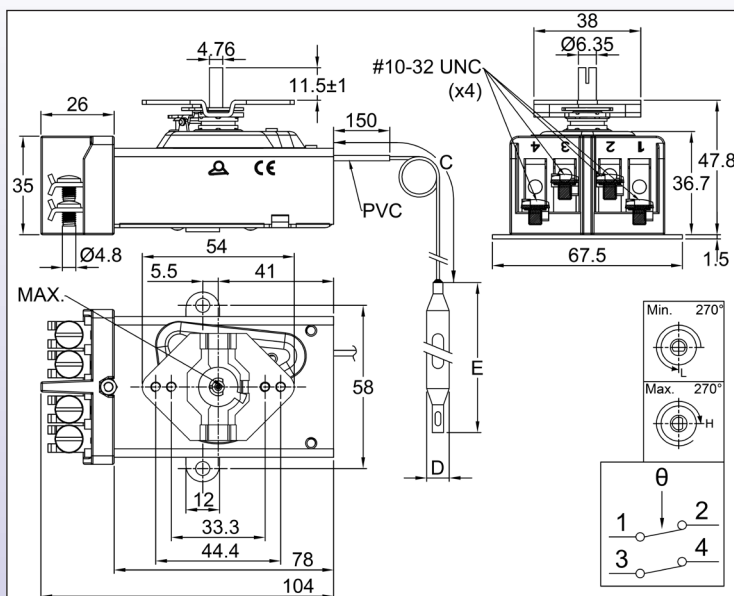

# 8J type: double pole high rating (30A) bulb and capillary thermostats

## DIMENSIONS

## TECHNICAL FEATURES

- Applications:** High rating single pole control, for catering equipment, domestic heaters,
- Housing dimensions:** 104 x 55 x 48 mm
- Material:** metal /ceramic housing, stainless steel bulb and capillary. Capillary minimum bending radius 5 mm. 150 mm PVC sleeve on capillary
- Temperature sensing element:** liquid filled bulb and capillary. Special capillary length from 300 mm to 3000 mm on request (MOQ apply)
- Terminals:** 2 screws, UNC 10-32
- Adjustment:** dia. 6,35 mm (1/4") shaft, 11.5 mm length, 270° mechanical rotation other lengths, rotation or fixed setting available on request (MOQ apply).
- Mounting:** front bracket with 4 tapped holes (#6-32 UNC-2B), 33.3 and 44.4 mm distance
- Rating:** 30A 250/400VAC, resistive
- Contacts:** 2 normally closed snap action contacts, double break, open on rise.
- Option:** back mounting bracket
- Max ambient temperature on housing:** 85°C
- Accessories:** dia. 50 mm knobs printed in °C or °F
- Approvals:** comply with EN 60730-1 and EN 60730-2 standards

## Main references

References	Temperature range (°C/°F)	Capillary length (mm)	Bulb diameter (mm)	Bulb length (mm)	Differential (°C/°F)	Max temperature on bulb (°C/°F)
8JQ004040AO6A001	4-40°C (40-105°F)	1500	6	215	4±2°C /7±3.6 °F)	43°C/110°F
8JQ030090AO6A001	30-90°C (85-195°F)	1500	6	130	5±3(41±37.4°F)	100°C/212°F
8JQ030110AO6A001	30-110°C (85-230°F)	1500	6	120	14±3/57.2±37.4°F)	250°C/482°F
8JQ050200AO6A001	50-200°C (120-390°F)	1500	6	75	17±3/62.6±37.4°F)	250°C/482°F
8JQ050000AO6A001	50-300°C (120-570°F)	1500	6	75	17±3/62.6±37.4°F)	310°C/590°F