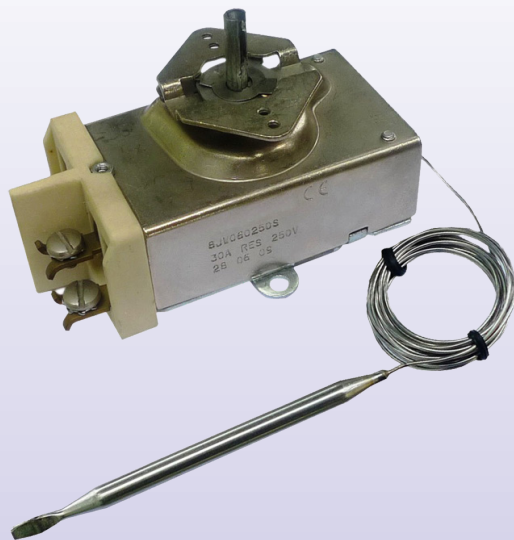

# 8J type: double pole high rating (30A) bulb and capillary thermostats

## TECHNICAL FEATURES

- Applications:** High rating single pole control, for catering equipment, domestic heaters,
- Housing dimensions:** 104 x 55 x 48 mm
- Material:** metal /ceramic housing, stainless steel bulb and capillary. Capillary minimum bending radius 5 mm. 150 mm PVC sleeve on capillary
- Temperature sensing element:** liquid filled bulb and capillary. Special capillary length from 300 mm to 3000 mm on request (MOQ apply)
- Terminals:** 2 screws, UNC 10-32
- Adjustment:** dia. 6,35 mm (1/4") shaft, 11.5 mm length, 270° mechanical rotation other lengths, rotation or fixed setting available on request (MOQ apply).
- Mounting:** front bracket with 4 tapped holes (#6-32 UNC-2B), 33.3 and 44.4 mm distance
- Rating:** 30A 250/400VAC, resistive
- Contacts:** 2 normally closed snap action contacts, double break, open on rise.
- Option:** back mounting bracket
- Max ambient temperature on housing:** 85°C
- Accessories:** dia. 50 mm knobs printed in °C or °F
- Approvals:** comply with EN 60730-1 and EN 60730-2 standards

## Main references

References	Temperature range (°C/°F)	Capillary length (mm)	Bulb diameter (mm)	Bulb length (mm)	Differential (°C/°F)	Max temperature on bulb (°C/°F)
8JQ004040AO6A001	4-40°C (40-105°F)	1500	6	215	4±2°C / 7±3.6 °F	43°C/110°F
8JQ030090AO6A001	30-90°C (85-195°F)	1500	6	130	5±3(41±37.4°F)	100°C/212°F
8JQ030110AO6A001	30-110°C (85-230°F)	1500	6	120	14±3/57.2±37.4°F)	250°C/482°F
8JQ050200AO6A001	50-200°C (120-390°F)	1500	6	75	17±3/62.6±37.4°F)	250°C/482°F
8JQ050000AO6A001	50-300°C (120-570°F)	1500	6	75	17±3/62.6±37.4°F)	310°C/590°F