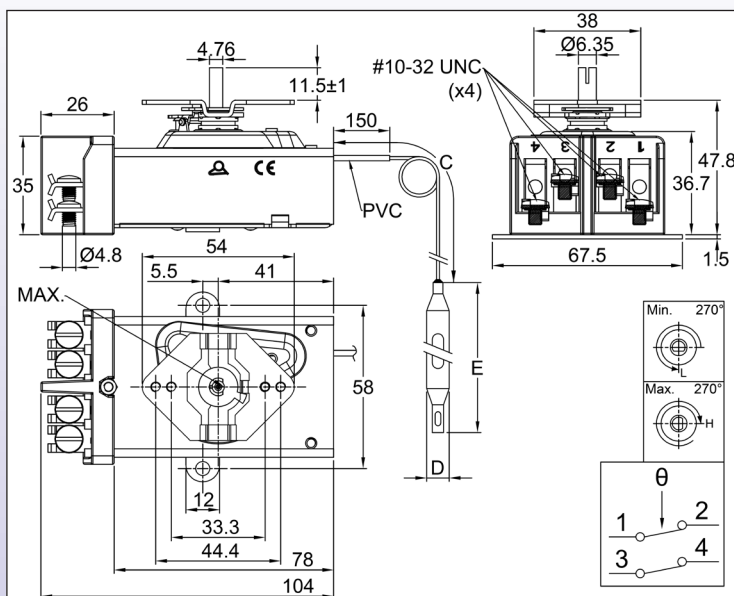

# 8J type: double pole high rating (30A) bulb and capillary thermostats

## DIMENSIONS

## TECHNICAL FEATURES

- Applications:** High rating single pole control, for catering equipment, domestic heaters,
- Housing dimensions:** 104 x 55 x 48 mm
- Material:** metal /ceramic housing, stainless steel bulb and capillary. Capillary minimum bending radius 5 mm. 150 mm PVC sleeve on capillary
- Temperature sensing element:** liquid filled bulb and capillary. Special capillary length from 300 mm to 3000 mm on request (MOQ apply)
- Terminals:** 2 screws, UNC 10-32
- Adjustment:** dia. 6,35 mm (1/4") shaft, 11.5 mm length, 270° mechanical rotation other lengths, rotation or fixed setting available on request (MOQ apply).
- Mounting:** front bracket with 4 tapped holes (#6-32 UNC-2B), 33.3 and 44.4 mm distance
- Rating:** 30A 250/400VAC, resistive
- Contacts:** 2 normally closed snap action contacts, double break, open on rise.
- Option:** back mounting bracket
- Max ambient temperature on housing:** 85°C
- Accessories:** dia. 50 mm knobs printed in °C or °F
- Approvals:** comply with EN 60730-1 and EN 60730-2 standards

## Main references

References	Temperature range (°C/°F)	Capillary length (mm)	Bulb diameter (mm)	Bulb length (mm)	Differential (°C/°F)	Max temperature on bulb (°C/°F)
8JQ004040AO6A001	4-40°C (40-105°F)	1500	6	215	4±2°C / 7±3.6 °F	43°C/110°F
8JQ030090AO6A001	30-90°C (85-195°F)	1500	6	130	5±3(41±37.4°F)	100°C/212°F
8JQ030110AO6A001	30-110°C (85-230°F)	1500	6	120	14±3/57.2±37.4°F)	250°C/482°F
8JQ050200AO6A001	50-200°C (120-390°F)	1500	6	75	17±3/62.6±37.4°F)	250°C/482°F
8JQ050000AO6A001	50-300°C (120-570°F)	1500	6	75	17±3/62.6±37.4°F)	310°C/590°F