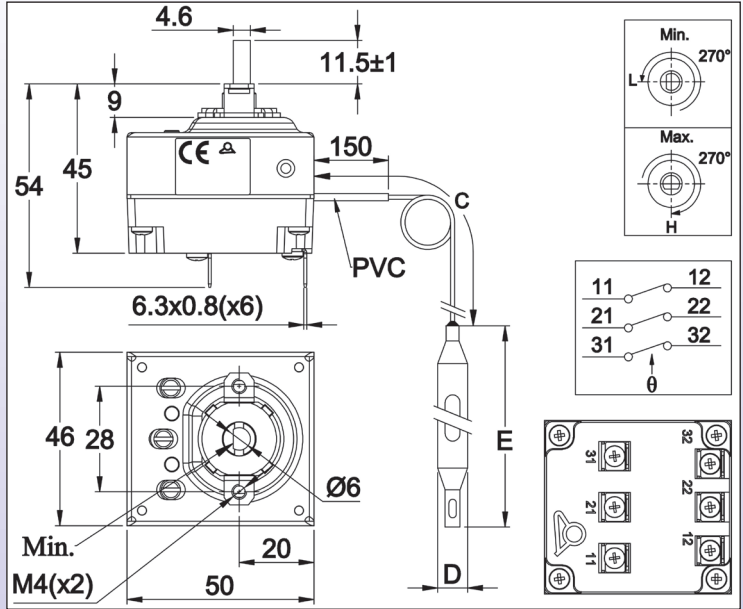

## DIMENSIONS

### TECHNICAL FEATURES

- Housing dimensions:** 46 x 50 x 45 mm (without terminals)
- Bulb and capillary:** stainless steel, capillary length 250mm or 1500 mm, 150 mm long PVC sleeve on capillary. Capillary minimum bending radius 5 mm.
- Temperature sensing element:** liquid filled bulb and capillary.
- Terminals:** 6.35 x 0.8 quick connect terminals .M4 screws also available on request.
- Adjustment:** Dia. 6 mm shaft with 4.6 mm flat, (other lengths or fixed setting available on request).
- Mounting:** Front bracket with 2 xM4 threads, 28 mm distance
- Rating:** 3 x 16A(4) 250VAC, 10A 400VAC
- Contacts:** 3 x ST with snap action contact, 3PDT available on request

### Main references

Reference	Temperature range (°C/°F)	Capillary length (mm)	Bulb diameter (mm)	Bulb length (mm)	Differential (°C/°F)	Max temperature on bulb (°C/°F)
8CB-35035AO60001	-35+35°C (-30+95°F)	1500	6	95	4±2°C/7±3.6 °F)	50°C/122°F
8CB-35035AA60001	-35+35°C (-30+95°F)	250	6	95	4±2°C/7±3.6 °F)	50°C/122°F
8CB004040AO60001	4-40°C (40-105°F)	1500	6	160	4±2°C/7±3.6 °F)	50°C/122°F
8CB004040AA60001	4-40°C (40-105°F)	250	6	160	4±2°C/7±3.6 °F)	50°C/122°F
8CB030090AO60001	30-90°C (85-195°F)	1500	6	86	6±3°C/42.8±37.4°F	110°C/230°F
8CB030110AO60001	30-110°C (85-230°F)	1500	6	70	6±3°C/42.8±37.4°F	130°C/266°F
8CB050200AO60001	50-200°C (120-390°F)	1500	6	57	13±4°C/55.4±39.2°F	220°C/428°F
8CB050300AO30001	50-300°C (120-570°F)	1500	3	165	15±5°C/59±41°F	320°C/608°F