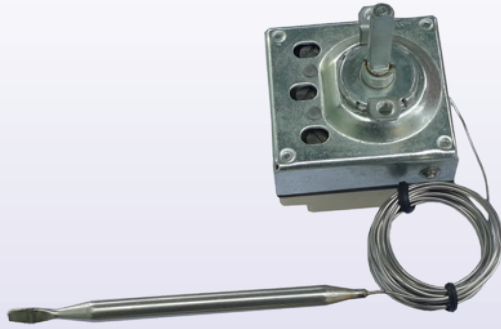

# Type 8C 3 pole control thermostats

## DIMENSIONS

### TECHNICAL FEATURES

- Housing dimensions:** 46 x 50 x 45 mm (without terminals)
- Bulb and capillary:** stainless steel, capillary length 250mm or 1500 mm, 150 mm long PVC sleeve on capillary. Capillary minimum bending radius 5 mm.
- Temperature sensing element:** liquid filled bulb and capillary.
- Terminals:** 6.35 x 0.8 quick connect terminals .M4 screws also available on request.
- Adjustment:** Dia. 6 mm shaft with 4.6 mm flat, (other lengths or fixed setting available on request).
- Mounting:** Front bracket with 2 xM4 threads, 28 mm distance
- Rating:** 3 x 16A(4) 250VAC, 10A 400VAC
- Contacts:** 3 x ST with snap action contact, 3PDT available on request

### Main references

Reference	Temperature range (°C/°F)	Capillary length (mm)	Bulb diameter (mm)	Bulb length (mm)	Differential (°C/°F)	Max temperature on bulb (°C/°F)
8CB-35035AO60001	-35+35°C (-30+95°F)	1500	6	95	4±2°C/7±3.6 °F)	50°C/122°F
8CB-35035AA60001	-35+35°C (-30+95°F)	250	6	95	4±2°C/7±3.6 °F)	50°C/122°F
8CB004040AO60001	4-40°C (40-105°F)	1500	6	160	4±2°C/7±3.6 °F)	50°C/122°F
8CB004040AA60001	4-40°C (40-105°F)	250	6	160	4±2°C/7±3.6 °F)	50°C/122°F
8CB030090AO60001	30-90°C (85-195°F)	1500	6	86	6±3°C/42.8±37.4°F	110°C/230°F
8CB030110AO60001	30-110°C (85-230°F)	1500	6	70	6±3°C/42.8±37.4°F	130°C/266°F
8CB050200AO60001	50-200°C (120-390°F)	1500	6	57	13±4°C/55.4±39.2°F	220°C/428°F
8CB050300AO30001	50-300°C (120-570°F)	1500	3	165	15±5°C/59±41°F	320°C/608°F