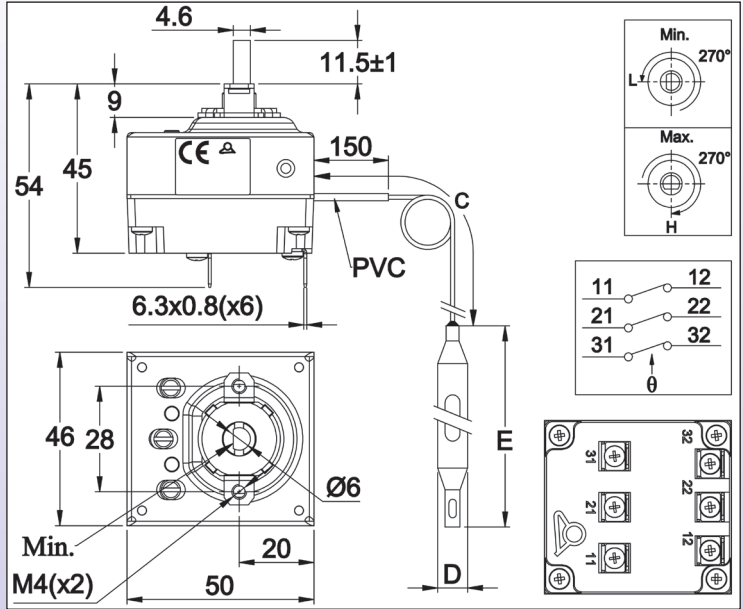

Type 8C 3 pole control thermostats

DIMENSIONS

TECHNICAL FEATURES

- Housing dimensions:** 46 x 50 x 45 mm (without terminals)
- Bulb and capillary:** stainless steel, capillary length 250mm or 1500 mm, 150 mm long PVC sleeve on capillary. Capillary minimum bending radius 5 mm.
- Temperature sensing element:** liquid filled bulb and capillary.
- Terminals:** 6.35 x 0.8 quick connect terminals .M4 screws also available on request.
- Adjustment:** Dia. 6 mm shaft with 4.6 mm flat, (other lengths or fixed setting available on request).
- Mounting:** Front bracket with 2 xM4 threads, 28 mm distance
- Rating:** 3 x 16A(4) 250VAC, 10A 400VAC
- Contacts:** 3 x ST with snap action contact, 3PDT available on request

Main references

Reference	Temperature range (°C/°F)	Capillary length (mm)	Bulb diameter (mm)	Bulb length (mm)	Differential (°C/°F)	Max temperature on bulb (°C/°F)
8CB-35035AO60001	-35+35°C (-30+95°F)	1500	6	95	4±2°C/7±3.6 °F)	50°C/122°F
8CB-35035AA60001	-35+35°C (-30+95°F)	250	6	95	4±2°C/7±3.6 °F)	50°C/122°F
8CB004040AO60001	4-40°C (40-105°F)	1500	6	160	4±2°C/7±3.6 °F)	50°C/122°F
8CB004040AA60001	4-40°C (40-105°F)	250	6	160	4±2°C/7±3.6 °F)	50°C/122°F
8CB030090AO60001	30-90°C (85-195°F)	1500	6	86	6±3°C/42.8±37.4°F	110°C/230°F
8CB030110AO60001	30-110°C (85-230°F)	1500	6	70	6±3°C/42.8±37.4°F	130°C/266°F
8CB050200AO60001	50-200°C (120-390°F)	1500	6	57	13±4°C/55.4±39.2°F	220°C/428°F
8CB050300AO30001	50-300°C (120-570°F)	1500	3	165	15±5°C/59±41°F	320°C/608°F

Soft grip knob and bezel dimensions

Dimensions				
References	66MZ.....	66EN1	66EN3	66EN2
Material	PC +Santoprene	Black ABS	Chrome plated ABS	Stainless steel

Many other knobs are available, see the full knob list at the end of this catalogue.