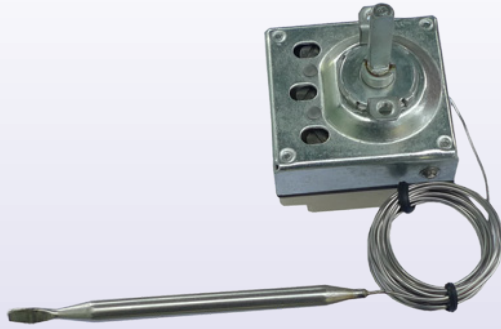

Type 8C 3 pole control thermostats

DIMENSIONS

TECHNICAL FEATURES

- Housing dimensions:** 46 x 50 x 45 mm (without terminals)
- Bulb and capillary:** stainless steel, capillary length 250mm or 1500 mm, 150 mm long PVC sleeve on capillary. Capillary minimum bending radius 5 mm.
- Temperature sensing element:** liquid filled bulb and capillary.
- Terminals:** 6.35 x 0.8 quick connect terminals .M4 screws also available on request.
- Adjustment:** Dia. 6 mm shaft with 4.6 mm flat, (other lengths or fixed setting available on request).
- Mounting:** Front bracket with 2 xM4 threads, 28 mm distance
- Rating:** 3 x 16A(4) 250VAC, 10A 400VAC
- Contacts:** 3 x ST with snap action contact, 3PDT available on request

Main references

Reference	Temperature range (°C/°F)	Capillary length (mm)	Bulb diameter (mm)	Bulb length (mm)	Differential (°C/°F)	Max temperature on bulb (°C/°F)
8CB-35035AO60001	-35+35°C (-30+95°F)	1500	6	95	4±2°C/7±3.6 °F)	50°C/122°F
8CB-35035AA60001	-35+35°C (-30+95°F)	250	6	95	4±2°C/7±3.6 °F)	50°C/122°F
8CB004040AO60001	4-40°C (40-105°F)	1500	6	160	4±2°C/7±3.6 °F)	50°C/122°F
8CB004040AA60001	4-40°C (40-105°F)	250	6	160	4±2°C/7±3.6 °F)	50°C/122°F
8CB030090AO60001	30-90°C (85-195°F)	1500	6	86	6±3°C/42.8±37.4°F	110°C/230°F
8CB030110AO60001	30-110°C (85-230°F)	1500	6	70	6±3°C/42.8±37.4°F	130°C/266°F
8CB050200AO60001	50-200°C (120-390°F)	1500	6	57	13±4°C/55.4±39.2°F	220°C/428°F
8CB050300AO30001	50-300°C (120-570°F)	1500	3	165	15±5°C/59±41°F	320°C/608°F

Soft grip knob and bezel dimensions

Dimensions				
References	66MZ.....	66EN1	66EN3	66EN2
Material	PC +Santoprene	Black ABS	Chrome plated ABS	Stainless steel

Many other knobs are available, see the full knob list at the end of this catalogue.